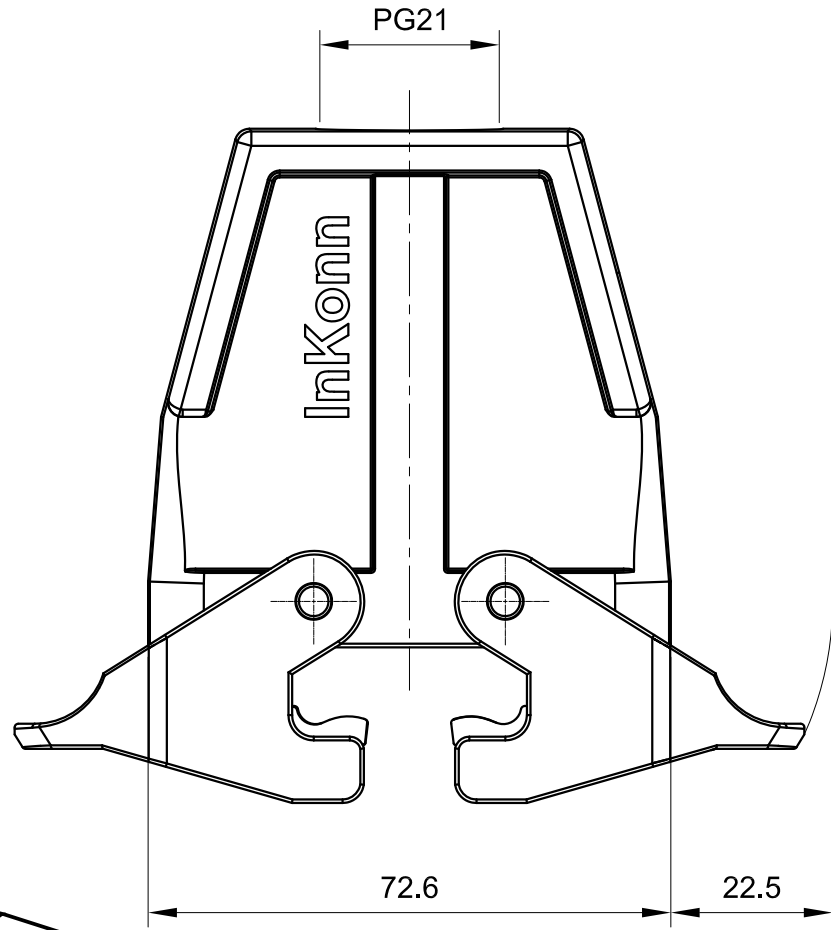

B

B

C

C

D

D

	All Dimensions in mm Original Size DIN A4		Date 2019-12-10	Drawing No. TC1850548	Rev. A00	Scale 1:1
			Part No. 10 11 810 1023	Created by Shuxu Huang	Checked by Yiyi Luo	Page 1/1
InKonn (Suzhou) Electric Technology Co.,Ltd.			Type Name HB10-HTE-DL-PG21			

1

2

3

4

5

6