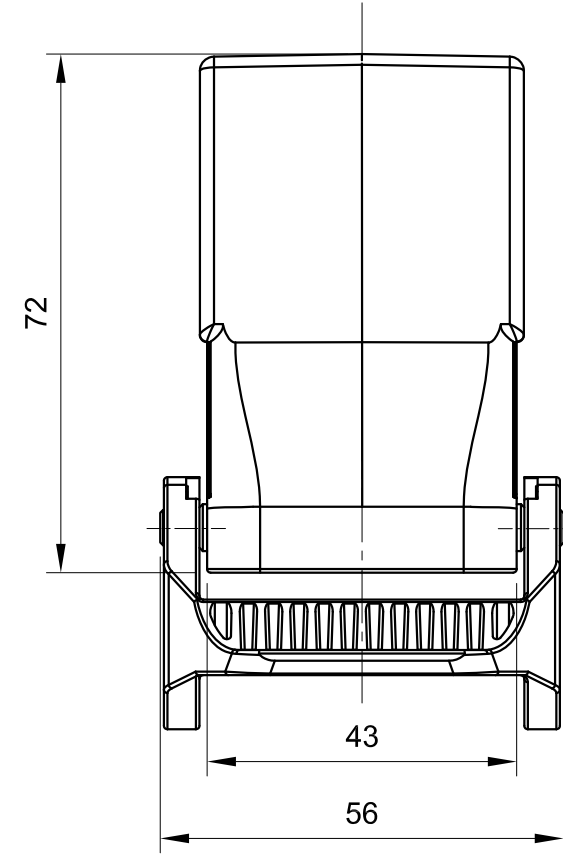

B

B

C

C

D

D

	All Dimensions in mm Original Size DIN A4		Date 2019-12-10	Drawing No. TC1850548	Rev. A00	Scale 1:1
			Part No. 10 11 810 1023	Created by Shuxu Huang	Checked by Yiyi Luo	Page 1/1
InKonn (Suzhou) Electric Technology Co.,Ltd.			Type Name HB10-HTE-DL-PG21			

1

2

3

4

5

6